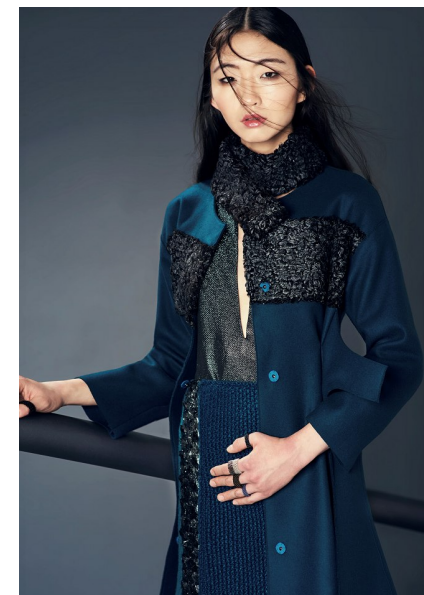

TIAN-YI CHANG

Height 180cm/5'11" Bust 81cm/32" A Waist 67cm/26.5"  
Hips 92cm/36" Shoe 41.5 EU/10.5 US/7.5 UK Hair Dark Brown  
Eyes Brown

AURA

info@AURAmodels.com

Phone: 646.656.0552